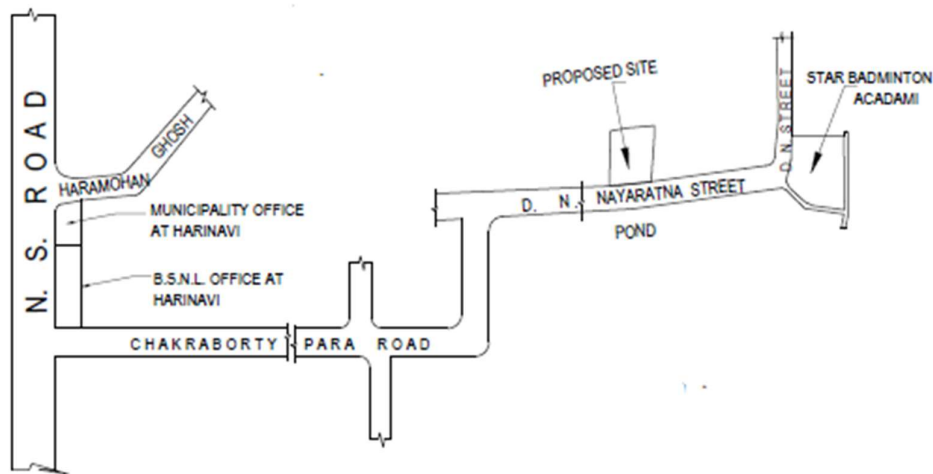

PROJECT LOCATION MAP

PROJECT NAME- “STAR HEIGHTS” lying and situated at Being Municipal Holding No. 302, D N. Naya Ratna Street, Post Office- Harinavi, Police Station- Sonarpur, Kolkata-700148, under Rajpur Sonarpur Municipality, within the Jurisdiction of Additional District Sub-Registrar at Sonarpur, District-South 24 Parganas, West Bengal.

LATITUDE	LONGITUDE
22.41.74.02 N	88.42.17.83E

KABERI CONSTRUCTION PVT. LTD.

Siddhan Chandra Bhowmik
Managing Director